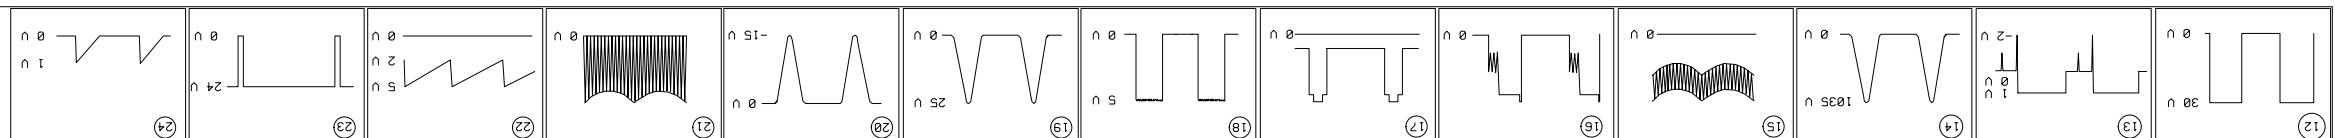

Q320	C-E SHORT	C-E SHORT	C-E SHORT
R387	2.2M	2.2M	2.2M
R328	82K	82K	82K
R348	750K	750K	750K
R349	1M	1M	1.2M
LOCATION	DNF FB1	PARTS LIST (REV. 1992)	ELIM (REV. 1992)
CHANGE LIST FOR FB1			

TOUIS CO., LTD.  
**JOVIS**  
 MODEL NO. HT6-192XN/XT  
 DRAWING NO. M798087  
 CUSTOMER  
 REV. NO. 01  
 DATE AUG. 27, 2001  
 SCHEMATIC  
 TITLE  
 CHECK APPROVAL  
 DESIGN  
 TOTAL VISUAL APPLIANCE